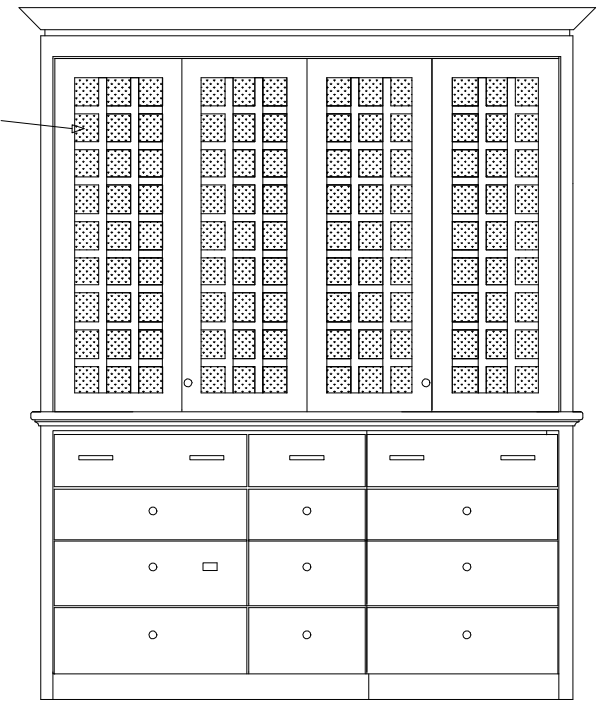

BASE PRICE #1
NO DISHWASHER

- B. FLAT PANEL DOORS NON-VENTED
- B. MOLDING ONLY CROWN
- 4A. SHAKER KNOBS & WOOD PULLS

BASE PRICE #2
BUILT FOR DISHWASHER

- 3A. FLAT PANEL DOORS W/ METAL VENT
- 2A. LARGE COVE CROWN
- 4A. SHAKER KNOBS & WOOD PULLS

BASE PRICE #2
BUILT FOR DISHWASHER

- 3B. GRID DOORS W/ METAL VENTS
- 2B. BEVEL CORNICE
- 4A. SHAKER KNOBS & WOOD PULLS

(B) INCLUDED IN BASE PRICE