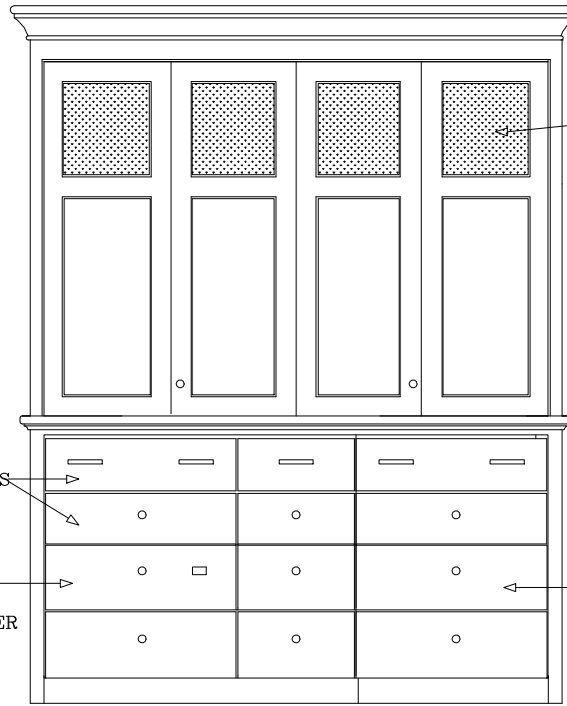

BASE PRICE #1
NO DISHWASHER

- B. FLAT PANEL DOORS NON-VENTED
- B. MOLDING ONLY CROWN
- 4A. SHAKER KNOBS & WOOD PULLS

BASE PRICE #2
BUILT FOR DISHWASHER

- 3A. FLAT PANEL DOORS W/ METAL VENT
- 2A. LARGE COVE CROWN
- 4A. SHAKER KNOBS & WOOD PULLS

BASE PRICE #2
BUILT FOR DISHWASHER

- 3B. GRID DOORS W/ METAL VENTS
- 2B. BEVEL CORNICE
- 4A. SHAKER KNOBS & WOOD PULLS

(B) INCLUDED IN BASE PRICE